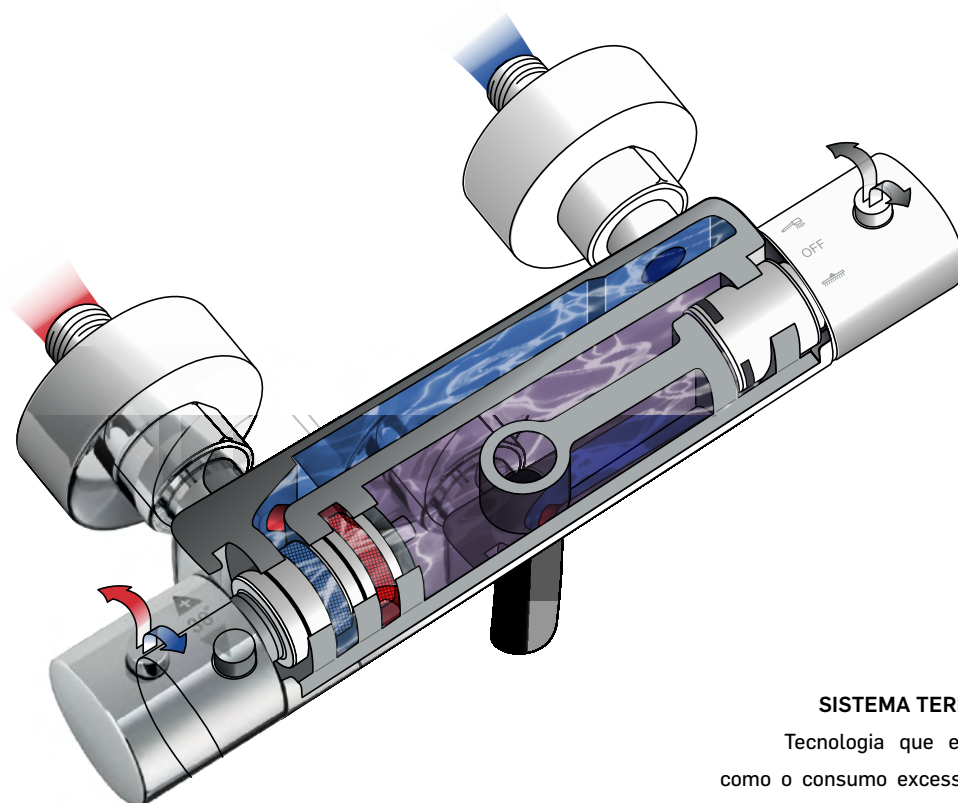

SISTEMA TERMOSTÁTICO (COOL TOUCH)

Tecnologia que evita o risco de queimaduras, bem como o consumo excessivo de água quente, originando uma poupança de água e energia. As misturadoras termostáticas permitem realizar mais de 50% de economia de água face às misturadoras tradicionais.

Permite limitar a temperatura máxima através do bloqueio do botão no manípulo da misturadora. A temperatura pré-selecionada alcança-se em segundos e mantém-se constante, mesmo que se feche a água por alguns minutos.

As nossas misturadoras termostáticas têm incorporadas o sistema COOL TOUCH, assegurando que a temperatura exterior nunca se torne demasiado quente, evitando as queimaduras tão comuns em crianças e idosos.

THERMOSTATIC SYSTEM (COOL TOUCH)

Technology that prevents the risk of burns, such as excessive consumption of hot water, resulting in water and energy savings. Thermostatic mixers allow for over 50% water savings compared to traditional mixers. It allows limiting the maximum temperature by blocking the button on the mixer handle. The pre-selected temperature is reached in seconds and remains constant, even if the water is turned off for a few minutes.

Our thermostatic mixers incorporate the COOL TOUCH system, ensuring that the outer temperature never becomes too hot, preventing burns, which are common in children and the elderly.

SYSTÈME THERMOSTATIQUE (COOL TOUCH)

Une technologie qui évite le risque de brûlures, ainsi que la consommation excessive d'eau chaude, entraînant ainsi des économies d'eau et d'énergie. Les robinets thermostatiques permettent de réaliser plus de 50 % d'économie d'eau par rapport aux robinets traditionnels. Il permet de limiter la température maximale en bloquant le bouton sur la poignée du robinet. La température pré-sélectionnée est atteinte en quelques secondes et reste constante, même si l'eau est fermée pendant quelques minutes.

Nos robinets thermostatiques intègrent le système COOL TOUCH, garantissant que la température extérieure ne devienne jamais trop chaude, évitant ainsi les brûlures, qui sont courantes chez les enfants et les personnes âgées.

SISTEMA TERMOESTÁTICO (COOL TOUCH)

Tecnología que evita el riesgo de quemaduras, así como el consumo excesivo de agua caliente, generando un ahorro de agua y energía. Los grifos termostáticos permiten realizar más del 50% de ahorro de agua en comparación con los grifos tradicionales. Permite limitar la temperatura máxima mediante el bloqueo del botón en la manija del grifo. La temperatura preseleccionada se alcanza en segundos y se mantiene constante, incluso si se cierra el agua durante unos minutos. Nuestros grifos termostáticos incorporan el sistema COOL TOUCH, asegurando que la temperatura exterior nunca se vuelva demasiado caliente, evitando así las quemaduras tan comunes en niños y personas mayores.